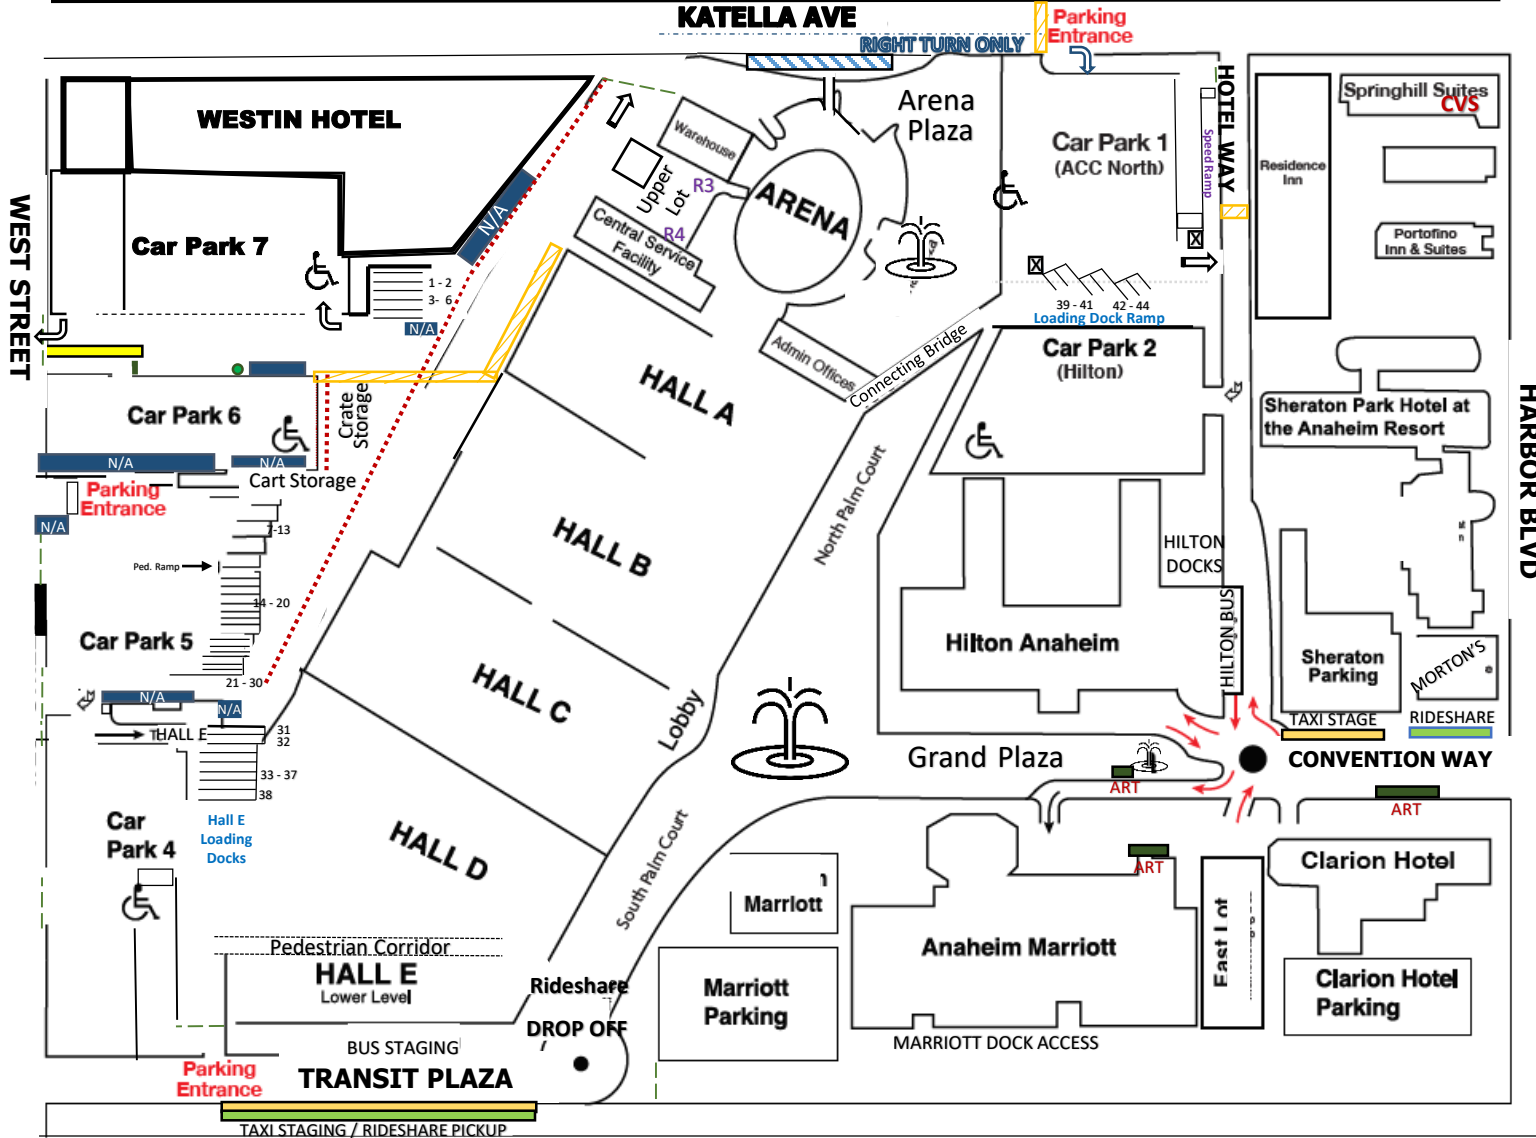

DLAND DRIVE

2022

ANAHEIM CONVENTION CENTER PARKING GUIDE MAP

DISNEY WAY

ACC Parking at
The Shops at
Anaheim
Gardenwalk

Hyatt House
Walgreens

Disney's
Toy Story
Parking

Updated 11/23/2021